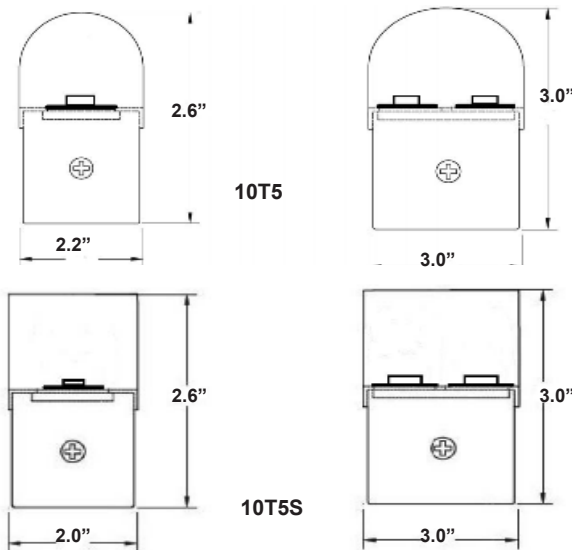

JOB NAME:

CAT#:

TYPE:

APPLICATIONS

This full body micro silhouette makes a bold statement with a minimal design in your choice of finish. Scaled to the LED the matte white diffuser surrounds the diodes for soft lighting. This fixture can be surface mounted on wall or ceiling or pendant mounted with a specially engineered cable mounting kit.

DIMENSIONS

Dimensions and specifications subject to change without notice.

JOB NAME:

CAT#:

TYPE:

ORDERING

EXAMPLE: 10T5 24 LED 12 DMV WH SW 40

LED

1. SERIES	2. WIDTH	3. LENGTH	4. GEAR	5. WATTAGE/LUMENS	6. DRIVER	7. FINISH
10T5 Rounded LED Surface Mount	(Blank) 2" W 3"	24 22.5" 36 34.5" 48 46.25" 96 92"	LED	24 (2" Wide) 12 12 Watts 1080 Lumens 18 18 Watts 1700 Lumens 24 (3" Wide) 24 24 Watts 2160 Lumens 28 28 Watts 2700 Lumens 35 35 Watts 3400 Lumens 36 (2" Wide) 22 22 Watts 1600 Lumens 29 29 Watts 2755 Lumens 36 36 Watts 3240 Lumens 36 (3" Wide) 44 44 Watts 4180 Lumens 58 58 Watts 5510 Lumens 48 (2" Wide) 24 24 Watts 2160 Lumens 28 28 Watts 2520 Lumens 35 36 Watts 3240 Lumens 48 (3" Wide) 32 32 Watts 2880 Lumens 40 40 Watts 4000 Lumens 48 48 Watts 4320 Lumens 57 57 Watts 5400 Lumens 72 72 Watts 7000 Lumens 96 (2" Wide) 32 32 Watts 3200 Lumens 48 48 Watts 4320 Lumens 57 57 Watts 5400 Lumens 72 72 Watts 6480 Lumens 96 (3" Wide) 80 80 Watts 8000 Lumens 114 114 Watts 10250 Lumens 144 144 Watts 12960 Lumens	DMV 120-277V Multivolt 0-10V Dimmable SDMV Step dimming Multivolt DHV 347-480VAC 0-10V Dimming D347V 347VAC 0-10V Dimming D120 Triac Dimming 120VAC D277 Triac Dimming 277VAC	WH White BK Black BN Brushed Nickel BZ Bronze SI Silver