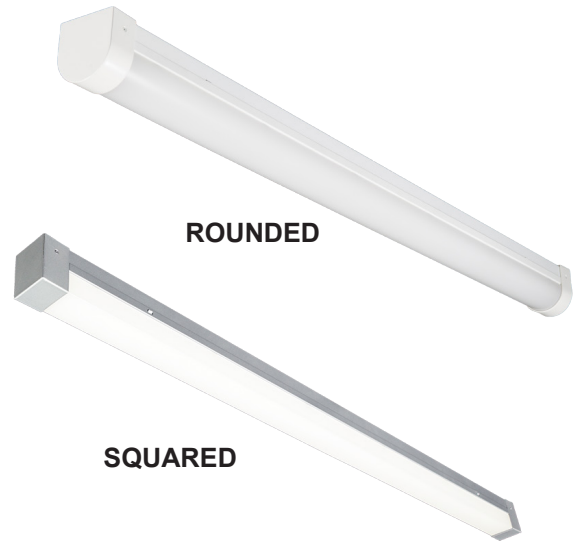

JOB NAME:

CAT#:

TYPE:

APPLICATIONS

This full body micro silhouette makes a bold statement with a minimal design in your choice of finish. Scaled to the LED the matte white diffuser surrounds the diodes for soft lighting. This fixture can be surface mounted on wall or ceiling or pendant mounted with a specially engineered cable mounting kit.

FEATURES & BENEFITS

- Fully assembled housing is formed and welded, 22 gauge steel, chemically treated to resist corrosion and enhance paint adhesion
- Clean body - No knock-outs on sides or ends.
- Knockouts on back accept standard electrical fittings (by others). Consult factory for other locations.
- Surface mount or pendant mount; horizontal or vertical
- $L_{70} \geq 60,000$ hrs
- Min CRI 80
- cETL_{US} Listed

1. SERIES	2. WIDTH	3. LENGTH	4. GEAR	5. WATTAGE/LUMENS	6. DRIVER	7. FINISH
10T5 Rounded LED Surface Mount	(Blank) 2" W 3"	24 22.5" 36 34.5" 48 46.25" 96 92"	LED	24 (2" Wide) 12 12 Watts 1080 Lumens 18 18 Watts 1700 Lumens 24 (3" Wide) 24 24 Watts 2160 Lumens 28 28 Watts 2700 Lumens 35 35 Watts 3400 Lumens 36 (2" Wide) 22 22 Watts 1600 Lumens 29 29 Watts 2755 Lumens 36 36 Watts 3240 Lumens 36 (3" Wide) 44 44 Watts 4180 Lumens 58 58 Watts 5510 Lumens 48 (2" Wide) 24 24 Watts 2160 Lumens 28 28 Watts 2520 Lumens 35 36 Watts 3240 Lumens 48 (3" Wide) 32 32 Watts 2880 Lumens 40 40 Watts 4000 Lumens 48 48 Watts 4320 Lumens 57 57 Watts 5400 Lumens 72 72 Watts 7000 Lumens 96 (2" Wide) 32 32 Watts 3200 Lumens 48 48 Watts 4320 Lumens 57 57 Watts 5400 Lumens 72 72 Watts 6480 Lumens 96 (3" Wide) 80 80 Watts 8000 Lumens 114 114 Watts 10250 Lumens 144 144 Watts 12960 Lumens	DMV 120-277V Multivolt 0-10V Dimmable SDMV Step dimming Multivolt DHV 347-480VAC 0-10V Dimming D347V 347VAC 0-10V Dimming D120 Triac Dimming 120VAC D277 Triac Dimming 277VAC	WH White BK Black BN Brushed Nickel BZ Bronze SI Silver